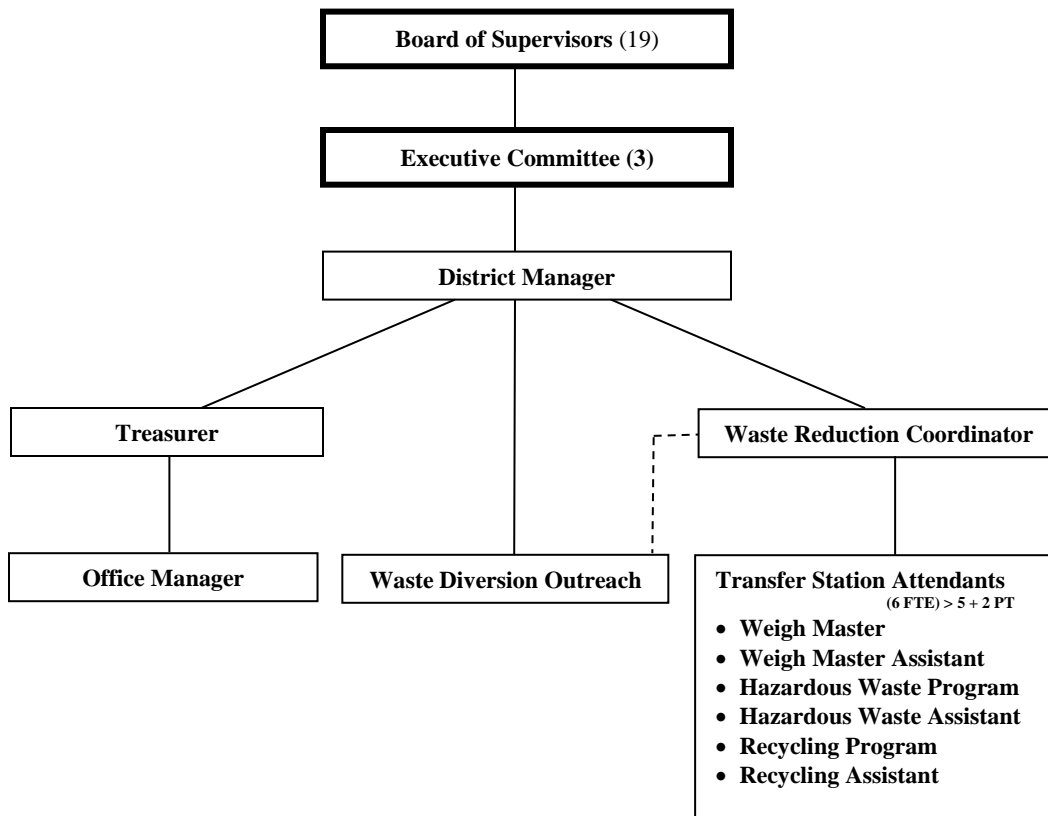

2020 Rutland County Solid Waste District Organizational Chart

Approved by the Board of Supervisors on January 8, 2020.